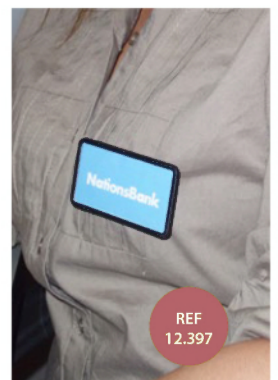

Curved plastic ID badge with magnetic attachment.

| MAGNETIC | GRAPHIC SIZE |
|----------|--------------|
| ✿ 12.392 | 75x32mm x10 |
| ✿ 12.393 | 75x32mm x10 |

INFORMATION

90x55mm transparent ID Card holder with safety pin and clip for attachment.

| SAFETY PIN | GRAPHIC SIZE |
|------------|--------------|
| ✿ 12.105 | 90x55mm x50 |

SAFETY PIN CARD HOLDER

PVC CARD POCKET 95x55

INFO *mm

95x55mm landscape PVC pocket with clamp which prevents damage clothing