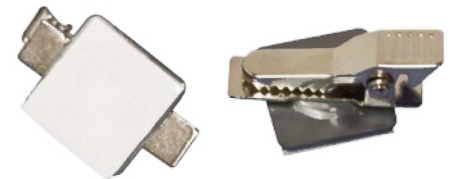

with safety pin and card insert

SAFETY PIN CARD HOLDER

INFORMATION

This ID Pin fits card insert size: 40x12mm. Black finish.

| 40x12 | SIZE |
|---------|-------------|
| *12.439 | 40x12mm x50 |

INFORMATION

This ID Pin fits card insert size: 40x7mm. Grey finish.

| 40x7 | SIZE |
|---------|------------|
| *12.440 | 40x7mm x50 |

INFORMATION

This ID Pin fits card insert size: 52x20mm. Grey finish.

| 52x20 | SIZE |
|---------|-------------|
| *12.441 | 52x20mm x50 |

with adhesive foam pads

ADHESIVE CARD HOLDER

INFORMATION

This ID safety Pin has adhesive front for holding cards.

| 30x12 | SIZE |
|---------|--------------|
| *12.100 | 32x12mm x100 |

INFORMATION

This 40mm ID safety Pin has adhesive front. Blue finish.