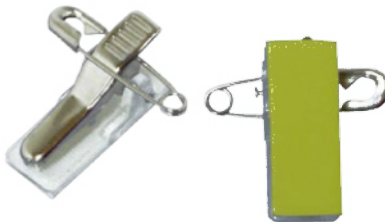

with safety pin and card insert

SAFETY PIN CARD HOLDER

INFORMATION

This ID Pin fits card insert size: 40x12mm. Black finish.

| 40x12 | SIZE |
|---------|-------------|
| *12.439 | 40x12mm x50 |

INFORMATION

This ID Pin fits card insert size: 40x7mm. Grey finish.

| 40x7 | SIZE |
|---------|------------|
| *12.440 | 40x7mm x50 |

INFORMATION

This ID Pin fits card insert size: 52x20mm. Grey finish.

| 52x20 | SIZE |
|---------|-------------|
| *12.441 | 52x20mm x50 |

with adhesive foam pads

ADHESIVE CARD HOLDER

INFORMATION

This ID safety Pin has adhesive front for holding cards.

| 30x12 | SIZE |
|---------|--------------|
| *12.100 | 32x12mm x100 |

INFORMATION

This 40mm ID safety Pin has adhesive front. Blue finish.

CLIP CARD HOLDER

metallic clip

metallic clip with safety pin

small size metallic clip

INFORMATION

Metallic clip is suitable for being used with lanyards.

| CLIP 24x12 | SIZE |
|------------|-------------|
| *12.442 | 24x12mm x50 |