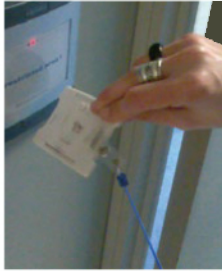

REF 12.411

REF 12.107

REF 12.108

INFORMATION

* mm

This retractable reel for holding ID cards is ideal for use as a card holder keychain. 2 colors available (grey or purple). It has a maximum length of 725mm extended.