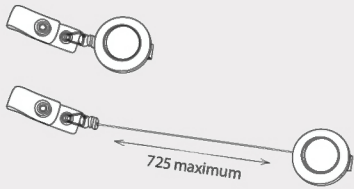

INFORMATION

* mm