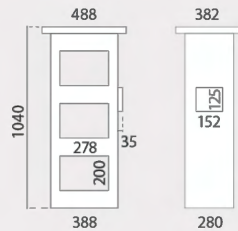

rápido y simple montaje

PRAGA

barras de PVC

INFORMATION

*mm

Praga Counter is very lightweight and exhibitors can quickly assemble it in less than 5 minutes (no tools required). Fully removable. This counter has a header of 700x300mm (with PVC bars) for displaying company logos or graphs. Each counter that comes with a header is excellent for tradeshows, points of sale, promotional acts in malls or as a display to advertise your business in any exhibition or tradeshow.

CALI	QTY	N.W	G.W	C.B.M	SIZE
Uni.	1	5.25kg	6.3kg	0.0998	950x75x1400mm
13.728	1220x605x950mm				

MIAMI

montaje en segundos

INFORMATION

*mm

This Counter features the white color with the corrugated natural cardboard for a stylish finish. Miami is assembled in seconds. It has an inner space at the bottom of the counter, so business cards and pencils can be stored out of sight so your exhibition always appears clean and organized. Ideal for points of sale, promotions in malls or any tradeshow.

MIAMI	QTY	N.W	G.W	C.B.M	SIZE
Packing	2	2.20kg	3.20kg	0.0510	1225x1040x40mm
13.749	698x327x907mm x2				

LONDRES

estantes de 5 mm de grosor

porta folletos incluidos

INFORMATION

*mm

This Exhibitor Counter is easy to assemble and lightweight. It is made of 5mm cardboard sheets thickness. Featuring extra storage thanks to its 3 shelves and 1 brochure holder for promotional documents, London Counter is ideal for being used as an exhibitor or as a counter at points of sale, tradeshow events, stores or for any temporary promotion.

695mm high

460mm high

HEXLOW	QTY	N.W	G.W	C.B.M	SIZE
Packing	4	1.6kg	1.93kg	0.0371	535x90x770mm
13.734		338x460x365mm			
HEXHIGH	QTY	N.W	G.W	C.B.M	SIZE
Packing	4	2.8kg	3.4kg	0.0612	535x90x1270mm
13.733		338x695x365mm			