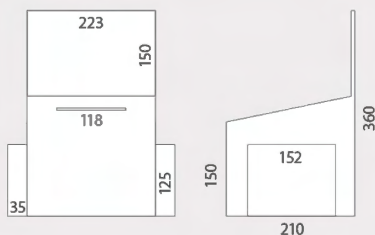

A4 DISPENSER	QTY	N.W	G.W	C.B.M	SIZE
Packing	10	0.60kg	0.75kg	0.0127	655x485x40mm
13.743	Leaflet size: A4		x10		

DISPENSADOR TRIPLE A5 NEW

INFORMATION *mm

This triple pocket dispenser for A5 format documents is perfect for sale promotions or other temporary events. It features a slightly angled back design and high rear support. We provide the cardboard dispenser flat, and it requires a few simple folds to assemble it.

3x A5 D.	QTY	N.W	G.W	C.B.M	SIZE
Packing	10	0.25kg	0.40kg	0.0069	480x360x40mm
13.741	Leaflet size: A5		x10		

1.5mm grosor

BELGRADO

INFORMATION

*mm

- Lightweight.
- Easy and fast set-up.
- 1.5mm thickness cardboard.
- Ideal for temporary promotion.
- The top header allows you to customize your presentation.
- High rear support and slightly angled back design allow increased visibility of the promotions.

BELGRADO	QTY	N.W	G.W	C.B.M	SIZE
Packing	5	0.33kg	0.5kg	0.0034	275x40x310mm
10.881	210x125x297mm	x5			

URNA

2 mm grosor

incluye dos porta folletos

INFORMATION

*mm

- Lightweight.
- White coated.
- 2mm thickness.
- Easy and fast set-up.
- Ideal for promotional contests, as suggestion box or just for voting box thanks to its 2 sides brochure holders (125x35x152mm).

TRIESTE	QTY	N.W	G.W	C.B.M	SIZE
Packing	5	1.25kg	1.55kg	0.0143	570x500x50mm
13.080	223x210x360mm	x5			

BURDEOS

1.5mm grosor

* pluma no incluida

INFORMATION

*mm

- Lightweight.
- White coated.
- Easy and fast set-up.
- The removable divider allows 1 or 2 spaces for exhibition.
- The top header allows you to customize your presentation.
- Ideal as eye-catching point of purchase presentation on any counter.