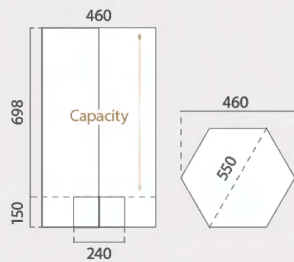

rápido y simple montaje

PRAGA

barras de PVC

INFORMATION

*mm

Praga Counter is very lightweight and exhibitors can quickly assemble it in less than 5 minutes (no tools required). Fully removable. This counter has a header of 700x300mm (with PVC bars) for displaying company logos or graphs. Each counter that comes with a header is excellent for tradeshows, points of sale, promotional acts in malls or as a display to advertise your business in any exhibition or tradeshow.

MIAMI	QTY	N.W	G.W	C.B.M	SIZE
Packing	2	2.20kg	3.20kg	0.0510	1225x1040x40mm
13.749	698x327x907mm x2				

LONDRES

estantes de 5 mm de grosor

porta folletos incluidos

INFORMATION

*mm

This Exhibitor Counter is easy to assemble and lightweight. It is made of 5mm cardboard sheets thickness. Featuring extra storage thanks to its 3 shelves and 1 brochure holder for promotional documents, London Counter is ideal for being used as an exhibitor or as a counter at points of sale, tradeshow events, stores or for any temporary promotion.

VIENA	QTY	N.W	G.W	C.B.M	SIZE
Packing	1	1.1kg	1.7kg	0.0222	720x20x1540mm
10.734	400x300x1910mm				

OSLO

con 6 espacios

cartón de 5mm de grosor

INFORMATION

*mm

- Fast to assemble.
- Lightweight (2.8 kg).
- With upper header.
- With 6 shelves-displays.
- Ideal for using at points of sale, promotional acts at shopping markets or as a display to advertise your business in any exhibition.

ACCRA

ACCRA	QTY	N.W	G.W	C.B.M	SIZE
Packing	1	1.35kg	2kg	0.018	830x25x910mm
13.466	465x460x848mm				

INFORMATION

*mm

This dumpbin is made of white coated cardboard and it's lightweight (only 1.35 kg), also it is fast to assemble. Lagos is an easy refillable display, so it's ideal for using at point of sale, promotional acts at malls, supermarkets, retail stores, shopping markets or as an exhibitor display to get the attention of the customers. Lagos' design, thanks to its great capacity, bet more for the storage of products.