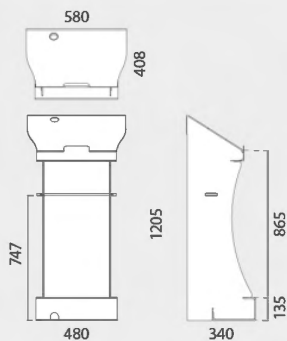

MIAMI	QTY	N.W	G.W	C.B.M	SIZE
Packing	2	2.20kg	3.20kg	0.0510	1225x1040x40mm
13.749	698x327x907mm x2				

LONDRES

estantes de 5 mm de grosor

porta folletos incluidos

INFORMATION

*mm

This Exhibitor Counter is easy to assemble and lightweight. It is made of 5mm cardboard sheets thickness. Featuring extra storage thanks to its 3 shelves and 1 brochure holder for promotional documents, London Counter is ideal for being used as an exhibitor or as a counter at points of sale, tradeshow events, stores or for any temporary promotion.

695mm high

460mm high

HEXLOW	QTY	N.W	G.W	C.B.M	SIZE
Packing	4	1.6kg	1.93kg	0.0371	535x90x770mm
13.734		338x460x365mm			
HEXHIGH	QTY	N.W	G.W	C.B.M	SIZE
Packing	4	2.8kg	3.4kg	0.0612	535x90x1270mm
13.733		338x695x365mm			

ATRIL

NEW

huevo para micrófono

estante medio

espacio para cables

INFORMATION

*mm

This cardboard Kraft color lectern reading desk features a large inclined surface ideal for displaying large documents and a microphone holder with cable gland at the bottom for the speaker. Also, it has an extra shelf an inner space at the bottom for the extra brochures, business cards or pencils. Ideal for storing newspapers, leaflets, magazines at media events or for meeting points at professional shows and exhibitions.

BERMUDA	QTY	N.W	G.W	C.B.M	SIZE
Packing	1	1.7kg	2.7kg	0.051	1225x1040x40mm
13.746	580x340x1205mm				

PORTA CATALOGOS

NEW

±290x310mm
porta
documentos

gran
estabilidad y
resistencia

INFORMATION

*mm

This cardboard self-standing lectern is composed of a single pre-cut and folded corrugated cardboard sheet and a top header. Assembled, it forms a column newspaper rack, the capital making the Lectern. A logo or a text can be printed on the top header. A tab on the lectern can be folded up to hold open books. To present or store newspapers, leaflets, magazines at exhibitions, shops, shop windows, cinemas etc. Ideal for meeting points at professional shows and exhibitions.