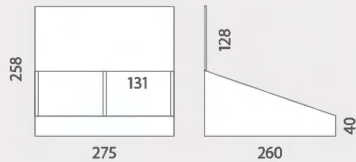

3x A5 D.	QTY	N.W	G.W	C.B.M	SIZE
Packing	10	0.25kg	0.40kg	0.0069	480x360x40mm
13.741	Leaflet size: A5		x10		

1.5mm grosor

BELGRADO

INFORMATION

*mm

- Lightweight.
- Easy and fast set-up.
- 1.5mm thickness cardboard.
- Ideal for temporary promotion.
- The top header allows you to customize your presentation.
- High rear support and slightly angled back design allow increased visibility of the promotions.

BELGRADO	QTY	N.W	G.W	C.B.M	SIZE
Packing	5	0.33kg	0.5kg	0.0034	275x40x310mm
10.881	210x125x297mm	x5			

URNA

2 mm grosor

incluye dos porta folletos

INFORMATION

*mm

- Lightweight.
- White coated.
- 2mm thickness.
- Easy and fast set-up.
- Ideal for promotional contests, as suggestion box or just for voting box thanks to its 2 sides brochure holders (125x35x152mm).

TRIESTE	QTY	N.W	G.W	C.B.M	SIZE
Packing	5	1.25kg	1.55kg	0.0143	570x500x50mm
13.080	223x210x360mm	x5			

BURDEOS

1.5mm grosor

* pluma no incluida

INFORMATION

*mm

- Lightweight.
- White coated.
- Easy and fast set-up.
- The removable divider allows 1 or 2 spaces for exhibition.
- The top header allows you to customize your presentation.
- Ideal as eye-catching point of purchase presentation on any counter.