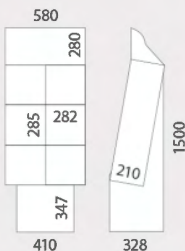

MIAMI	QTY	N.W	G.W	C.B.M	SIZE
Packing	2	2.20kg	3.20kg	0.0510	1225x1040x40mm
13.749	698x327x907mm x2				

LONDRES

estantes de 5 mm de grosor

porta folletos incluidos

INFORMATION

*mm

This Exhibitor Counter is easy to assemble and lightweight. It is made of 5mm cardboard sheets thickness. Featuring extra storage thanks to its 3 shelves and 1 brochure holder for promotional documents, London Counter is ideal for being used as an exhibitor or as a counter at points of sale, tradeshow events, stores or for any temporary promotion.

VIENA	QTY	N.W	G.W	C.B.M	SIZE
Packing	1	1.1kg	1.7kg	0.0222	720x20x1540mm
10.734	400x300x1910mm				

OSLO

con 6 espacios

cartón de 5mm de grosor

INFORMATION

*mm

- Fast to assemble.
- Lightweight (2.8 kg).
- With upper header.
- With 6 shelves-displays.
- Ideal for using at points of sale, promotional acts at shopping markets or as a display to advertise your business in any exhibition.

OSLO	QTY	N.W	G.W	C.B.M	SIZE
Packing	1	2.8kg	3.9kg	0.2196	820x255x1050mm
10.731	580x328x1500mm				

EXPOSITOR
CARTÓN

portátil
y desmontable

232x330mm
cabecera

INFORMATION

*mm

This cardboard Brochure Stand is the perfect retail tool for magazine storage and display. Caribe Stand is designed with a shelf support of 219x302mm which is reinforced with a cross-piece for holding a variety of publications. This cardboard magazine holder, also known as a corrugated cardboard literature holder, is perfect for supermarkets, pharmacies, bookstores and more. Customize the Top Header to draw attention to your best selling magazines or literature. This cardboard magazine holder is an affordable alternative to pricier slatwall magazine holder displays.