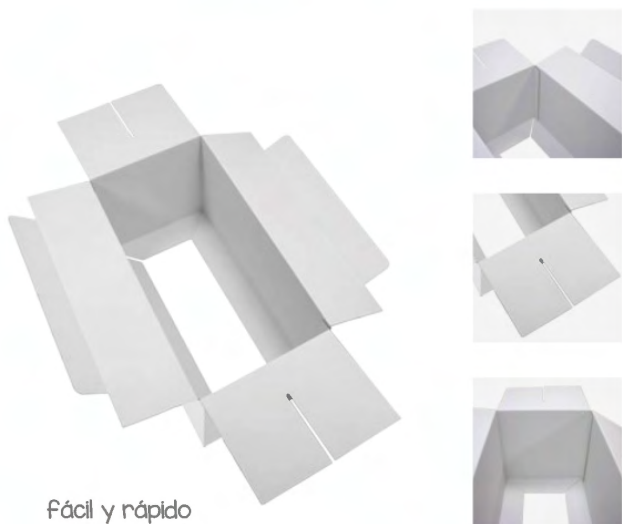

ACCRA

ACCRA	QTY	N.W	G.W	C.B.M	SIZE
Packing	1	1.35kg	2kg	0.018	830x25x910mm
13.466	465x460x848mm				

INFORMATION

*mm

This dumpbin is made of white coated cardboard and it's lightweight (only 1.35 kg), also it is fast to assemble. Lagos is an easy refillable display, so it's ideal for using at point of sale, promotional acts at malls, supermarkets, retail stores, shopping markets or as an exhibitor display to get the attention of the customers. Lagos' design, thanks to its great capacity, bet more for the storage of products.

LAGOS

rápido y fácil montaje

LAGOS	QTY	N.W	G.W	C.B.M	SIZE
Packing	1	1.35kg	2kg	0.018	830x25x910mm
13.467	460x460x848mm				

INFORMATION

*mm

This white coated cardboard dumpbin is very lightweight (only 1.15 kg) and also it is fast to set-up. Dumpbin is an easy refillable display, so it's ideal for using at point of sale, promotional acts at malls, supermarkets, retail stores, shopping markets or as an exhibitor display to get attention of the customers. Berna's design bets more on product display, allowing a faster access and business output.

BERNA

BERNA	QTY	N.W	G.W	C.B.M	SIZE
Packing	1	1.15kg	1.8kg	0.0255	850x30x1000mm
10.732	490x490x795mm				

PODIO PROMOCIONAL

Fácil y rápido montaje

INFORMATION

*mm

This cardboard podium stand has a white finish so it is ideal for customizing with your own graphics. It is very lightweight and also very easy to set-up. Its folding design allows to generate a stable platform with a perfectly sealed appearance for promoting. So it's perfect as Eye-catching advertisement for products promoting at points of sale, retail stores, malls, shopping markets or as an exhibitor display to get the attention of the customers.