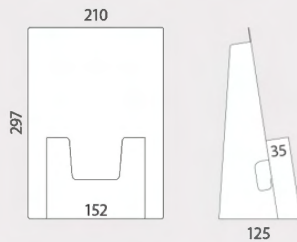

1/3 A4 D.	QTY	N.W	G.W	C.B.M	SIZE
Packing	10	0.25kg	0.40kg	0.0069	480x360x40mm
13.742	Leaflet size: 1/3 A4		x10		

DISPENSADOR A4 NEW

INFORMATION *mm

This single pocket dispenser for A4 format documents is perfect as magazine display or for acts, forms, etc. It features a slightly angled back design and high rear support. We provide the cardboard dispenser flat, and it requires a few simple folds to assemble it.

A4 DISPENSER	QTY	N.W	G.W	C.B.M	SIZE
Packing	10	0.60kg	0.75kg	0.0127	655x485x40mm
13.743	Leaflet size: A4		x10		

DISPENSADOR TRIPLE A5 NEW

INFORMATION *mm

This triple pocket dispenser for A5 format documents is perfect for sale promotions or other temporary events. It features a slightly angled back design and high rear support. We provide the cardboard dispenser flat, and it requires a few simple folds to assemble it.

3x A5 D.	QTY	N.W	G.W	C.B.M	SIZE
Packing	10	0.25kg	0.40kg	0.0069	480x360x40mm
13.741	Leaflet size: A5		x10		

1.5mm grosor

BELGRADO

INFORMATION

*mm

- Lightweight.
- Easy and fast set-up.
- 1.5mm thickness cardboard.
- Ideal for temporary promotion.
- The top header allows you to customize your presentation.
- High rear support and slightly angled back design allow increased visibility of the promotions.

BELGRADO	QTY	N.W	G.W	C.B.M	SIZE
Packing	5	0.33kg	0.5kg	0.0034	275x40x310mm
10.881	210x125x297mm	x5			

URNA

2 mm grosor

incluye dos porta folletos

INFORMATION

*mm

- Lightweight.
- White coated.
- 2mm thickness.
- Easy and fast set-up.
- Ideal for promotional contests, as suggestion box or just for voting box thanks to its 2 sides brochure holders (125x35x152mm).