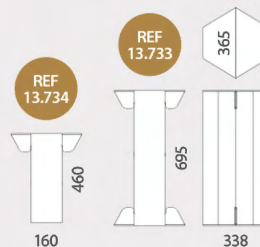

rápido y simple montaje

PRAGA

barras de PVC

INFORMATION

*mm

Praga Counter is very lightweight and exhibitors can quickly assemble it in less than 5 minutes (no tools required). Fully removable. This counter has a header of 700x300mm (with PVC bars) for displaying company logos or graphs. Each counter that comes with a header is excellent for tradeshows, points of sale, promotional acts in malls or as a display to advertise your business in any exhibition or tradeshow.

MIAMI	QTY	N.W	G.W	C.B.M	SIZE
Packing	2	2.20kg	3.20kg	0.0510	1225x1040x40mm
13.749	698x327x907mm x2				

LONDRES

estantes de 5 mm de grosor

porta folletos incluidos

INFORMATION

*mm

This Exhibitor Counter is easy to assemble and lightweight. It is made of 5mm cardboard sheets thickness. Featuring extra storage thanks to its 3 shelves and 1 brochure holder for promotional documents, London Counter is ideal for being used as an exhibitor or as a counter at points of sale, tradeshow events, stores or for any temporary promotion.

assembled in seconds

OVAL	QTY	N.W	G.W	C.B.M	SIZE
Packing	4	2.4kg	2.9kg	0.0514	705x90x810mm
13.735		320x400x510mm			

TABURETE HEXAGONAL

NEW

INFORMATION

*mm

This lightweight Kraft color stool is assembled in seconds. With great resistance thanks to its hexagonal base. Once folded it can be stored in a minimum space. Ideal for meeting points at trade shows, eco-stores or for enhancing your office or home spaces. With 2 heights available.

695mm high

460mm high

HEXLOW	QTY	N.W	G.W	C.B.M	SIZE
Packing	4	1.6kg	1.93kg	0.0371	535x90x770mm
13.734		338x460x365mm			
HEXHIGH	QTY	N.W	G.W	C.B.M	SIZE
Packing	4	2.8kg	3.4kg	0.0612	535x90x1270mm
13.733		338x695x365mm			