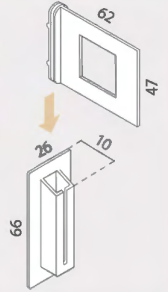

INFORMATION

*mm

- Two interlocking pieces shelf support for bonding into corrugated cardboard.
- Designed for a solid and great supporting on shelf. Also allows an easy flat pack distribution.
- 62x47mm plate. 26x66mm base.

* 12.517

x100

* 12.516

x100

* 12.515

x100

- EN Transparent PVC clip designed for holding graphics and shelves.
- FR Support en pvc transparent pour fixation d'images et d'étagères.
- PT Suporte de PVC para a fixação de imagens e prateleiras.
- ES Clip transparente de PVC para soporte de gráficas y baldas.