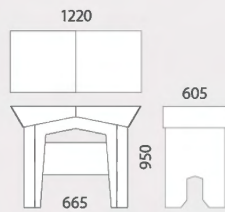

CALI	QTY	N.W	G.W	C.B.M	SIZE
Uni.	1	5.25kg	6.3kg	0.0998	950x75x1400mm
13.728	1220x605x950mm