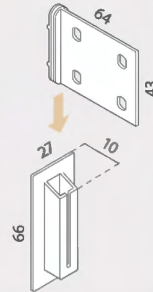

INFORMATION

*mm

- Two interlocking pieces shelf support for bonding into corrugated cardboard.
- Designed for a solid and great supporting on shelf. Also allows an easy flat pack distribution.
- 64x43mm plate. 27x66mm base.