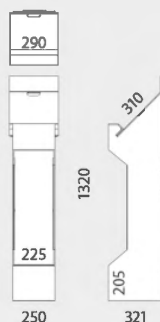

MIAMI	QTY	N.W	G.W	C.B.M	SIZE
Packing	2	2.20kg	3.20kg	0.0510	1225x1040x40mm
13.749	698x327x907mm x2				

LONDRES

estantes de 5 mm de grosor

porta folletos incluidos

INFORMATION

*mm

This Exhibitor Counter is easy to assemble and lightweight. It is made of 5mm cardboard sheets thickness. Featuring extra storage thanks to its 3 shelves and 1 brochure holder for promotional documents, London Counter is ideal for being used as an exhibitor or as a counter at points of sale, tradeshow events, stores or for any temporary promotion.

695mm high

460mm high

HEXLOW	QTY	N.W	G.W	C.B.M	SIZE
Packing	4	1.6kg	1.93kg	0.0371	535x90x770mm
13.734		338x460x365mm			
HEXHIGH	QTY	N.W	G.W	C.B.M	SIZE
Packing	4	2.8kg	3.4kg	0.0612	535x90x1270mm
13.733		338x695x365mm			

BERMUDA	QTY	N.W	G.W	C.B.M	SIZE
Packing	1	1.7kg	2.7kg	0.051	1225x1040x40mm
13.746	580x340x1205mm				

PORTA CATALOGOS

NEW

±290x310mm
porta
documentos

gran
estabilidad y
resistencia

INFORMATION

*mm

This cardboard self-standing lectern is composed of a single pre-cut and folded corrugated cardboard sheet and a top header. Assembled, it forms a column newspaper rack, the capital making the Lectern. A logo or a text can be printed on the top header. A tab on the lectern can be folded up to hold open books. To present or store newspapers, leaflets, magazines at exhibitions, shops, shop windows, cinemas etc. Ideal for meeting points at professional shows and exhibitions.

NASAU	QTY	N.W	G.W	C.B.M	SIZE
Packing	2	2kg	3kg	0.051	1225x1040x40mm
13.747	290x321x1320mm				

EXPOSITORES - DISPENSADORES

EN Displays are ideal for getting product into a high traffic area to attract the attention of customers.