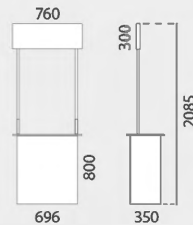

INFORMATION

*mm

Praga Counter is very lightweight and exhibitors can quickly assemble it in less than 5 minutes (no tools required). Fully removable. This counter has a header of 700x300mm (with PVC bars) for displaying company logos or graphs. Each counter that comes with a header is excellent for tradeshows, points of sale, promotional acts in malls or as a display to advertise your business in any exhibition or tradeshow.