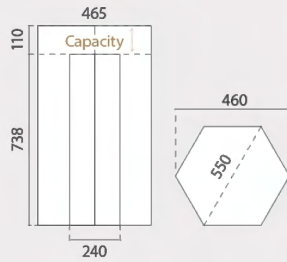

DISPENSADORES

INFORMATION

*mm

This white coated cardboard dumpbin is very lightweight (only 1.35 kg) and also it is fast to set-up. Dumpbin is an easy refillable display. It's ideal for using at point of sale, promotional acts at malls, supermarkets, retail stores, shopping markets or as an exhibitor display to get the attention of the customers. Accra's design bets more on product display, allowing a faster access and business output.