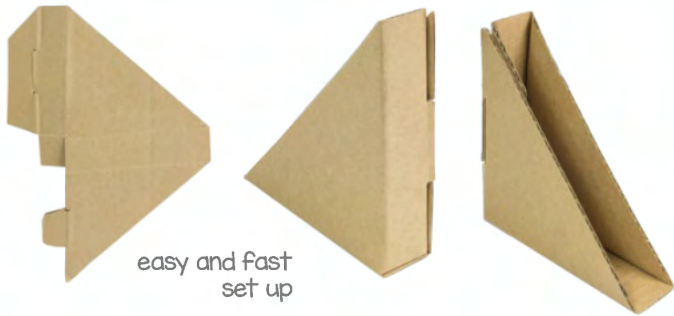

PHOTOCALL	QTY	N.W	G.W	C.B.M	SIZE
Packing	2	3.3kg	4.3kg	0.0569	1055x980x55mm
13.727		850x282x1940mm		x2	

PHOTOCALL

NEW

rápido y fácil montaje

INFORMATION

*mm

The Neiva stand A-Board has a white finish so it is ideal for customizing with your own offers or graphics. The cardboard displays has several advantages over point-of-sale products made from other materials. Inexpensive, durable and very lightweight, making it easy to relocate as often as needed and also and it's assembled in seconds. Features a folding design which allows an easy storing. Neiva is perfect as Eye-catching advertisement for products promotion at point of sale, malls, retail stores, shopping markets or as an exhibitor display to get the attention of the customer.

NEVA	QTY	N.W	G.W	C.B.M	SIZE
Packing	2	1.74kg	2.74kg	0.0569	1055x980x55mm
13.748		460x100x670mm		x2	

PORTAGRÁFICA

NEW

CANTONERAS

easy and fast set up

INFORMATION *mm

This corrugated cardboard corner protectors are assembled in seconds and come in Kraft color. Also has a strong and tough design. They are a great solution for the protection and packaging of frame moldings. So they are ideal for safe transporting or storing of pictures.

PROTECTORS	QTY	N.W	G.W	C.B.M	SIZE
Packing	50	1.25kg	1.50kg	0.0123	560x490x45mm
13.732	123.5x28x123.5mm	x50			

PAPELERA

INFORMATION *mm

This Bin is made from durable corrugated cardboard. Our storage bins do not require staples or tape to assemble as they have an efficient one-piece self-locking construction. Our kraft and white corrugated bin boxes include a write-on space for easy labelling and identification of the stored items. These bins are stored and shipped flat. They are easy to assemble, and perfect for enhancing your office or home space.