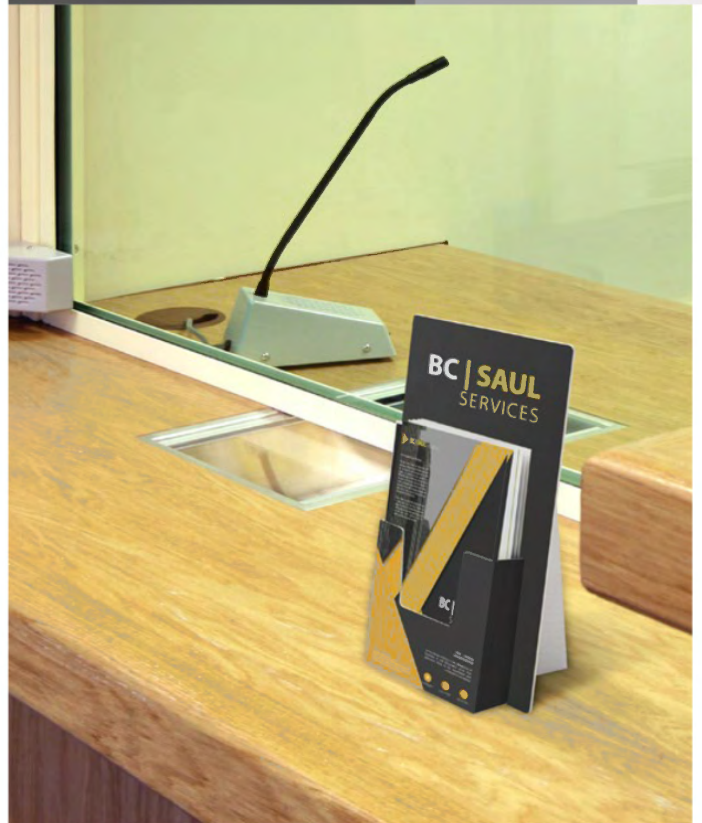

1.5mm grosor

BELGRADO

INFORMATION

*mm

- Lightweight.
- Easy and fast set-up.
- 1.5mm thickness cardboard.
- Ideal for temporary promotion.
- The top header allows you to customize your presentation.
- High rear support and slightly angled back design allow increased visibility of the promotions.

BELGRADO	QTY	N.W	G.W	C.B.M	SIZE
Packing	5	0.33kg	0.5kg	0.0034	275x40x310mm
10.881	210x125x297mm	x5			

URNA

2 mm grosor

incluye dos porta folletos

INFORMATION

*mm

- Lightweight.
- White coated.
- 2mm thickness.
- Easy and fast set-up.
- Ideal for promotional contests, as suggestion box or just for voting box thanks to its 2 sides brochure holders (125x35x152mm).

TRIESTE	QTY	N.W	G.W	C.B.M	SIZE
Packing	5	1.25kg	1.55kg	0.0143	570x500x50mm
13.080	223x210x360mm	x5