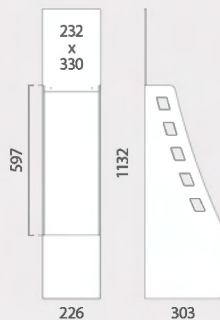

MIAMI	QTY	N.W	G.W	C.B.M	SIZE
Packing	2	2.20kg	3.20kg	0.0510	1225x1040x40mm
13.749	698x327x907mm x2				

LONDRES

estantes de 5 mm de grosor

porta folletos incluidos

INFORMATION

*mm

This Exhibitor Counter is easy to assemble and lightweight. It is made of 5mm cardboard sheets thickness. Featuring extra storage thanks to its 3 shelves and 1 brochure holder for promotional documents, London Counter is ideal for being used as an exhibitor or as a counter at points of sale, tradeshow events, stores or for any temporary promotion.

VIENA	QTY	N.W	G.W	C.B.M	SIZE
Packing	1	1.1kg	1.7kg	0.0222	720x20x1540mm
10.734	400x300x1910mm				

OSLO

con 6 espacios

cartón de 5mm de grosor

INFORMATION

*mm

- Fast to assemble.
- Lightweight (2.8 kg).
- With upper header.
- With 6 shelves-displays.
- Ideal for using at points of sale, promotional acts at shopping markets or as a display to advertise your business in any exhibition.

OSLO	QTY	N.W	G.W	C.B.M	SIZE
Packing	1	2.8kg	3.9kg	0.2196	820x255x1050mm
10.731	580x328x1500mm				

EXPOSITOR
CARTÓN

portátil
y desmontable

232x330mm
cabecera

INFORMATION

*mm

This cardboard Brochure Stand is the perfect retail tool for magazine storage and display. Caribe Stand is designed with a shelf support of 219x302mm which is reinforced with a cross-piece for holding a variety of publications. This cardboard magazine holder, also known as a corrugated cardboard literature holder, is perfect for supermarkets, pharmacies, bookstores and more. Customize the Top Header to draw attention to your best selling magazines or literature. This cardboard magazine holder is an affordable alternative to pricier slatwall magazine holder displays.