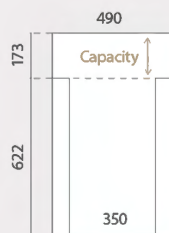

MIAMI	QTY	N.W	G.W	C.B.M	SIZE
Packing	2	2.20kg	3.20kg	0.0510	1225x1040x40mm
13.749	698x327x907mm x2				

LONDRES

estantes de 5 mm de grosor

porta folletos incluidos

INFORMATION

*mm

This Exhibitor Counter is easy to assemble and lightweight. It is made of 5mm cardboard sheets thickness. Featuring extra storage thanks to its 3 shelves and 1 brochure holder for promotional documents, London Counter is ideal for being used as an exhibitor or as a counter at points of sale, tradeshow events, stores or for any temporary promotion.

LAGOS

rápido y fácil montaje

LAGOS	QTY	N.W	G.W	C.B.M	SIZE
Packing	1	1.35kg	2kg	0.018	830x25x910mm
13.467	460x460x848mm				

INFORMATION

*mm

This white coated cardboard dumpbin is very lightweight (only 1.15 kg) and also it is fast to set-up. Dumpbin is an easy refillable display, so it's ideal for using at point of sale, promotional acts at malls, supermarkets, retail stores, shopping markets or as an exhibitor display to get attention of the customers. Berna's design bets more on product display, allowing a faster access and business output.