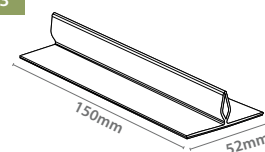

Referencia		
12.379	100mm	x50

12.383