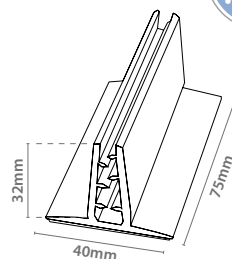

Gripper
Alto

NEW

75mm
length

Referencia			ADH
12.520	75x20mm	x50	

Grippers

Porta Precios | Complementos

Master Grip Adhesivo

with adhesive foam pad

Referencia		
12.346	40x75mm	x50

Master Grip Magnético

Referencia		
12.455	75mm	x50
12.456	100mm	x50
12.457	150mm	x50

Super Grip Adhesivo

with adhesive foam pad

12.378

Referencia		
12.378	50mm	x50

12.379