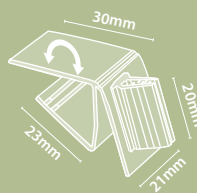

Grippers

Porta Precios | Complementos

Gripper
Shelf
Hinged

NEW