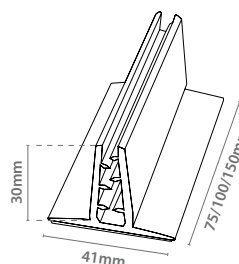

Gripper
Alto

NEW

75mm
length

Referencia			ADH
12.520	75x20mm	x50	

Grippers

Porta Precios | Complementos

Master Grip Adhesivo

with adhesive foam pad

Referencia		
12.346	40x75mm	x50

Master Grip Magnético

Referencia		
12.455	75mm	x50
12.456	100mm	x50
12.457	150mm	x50

Super Grip Adhesivo

with adhesive foam pad

12.378

Referencia		
12.378	50mm	x50

12.379