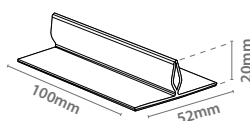

Gripper
Alto

NEW

75mm
length

Referencia			ADH
12.520	75x20mm	x50	

Grippers

Porta Precios | Complementos

Master Grip Adhesivo

with adhesive foam pad

Referencia		
12.346	40x75mm	x50

Master Grip Magnético

Referencia		
12.455	75mm	x50
12.456	100mm	x50
12.457	150mm	x50

Super Grip Adhesivo

with adhesive foam pad

12.378

Referencia		
12.378	50mm	x50

12.379