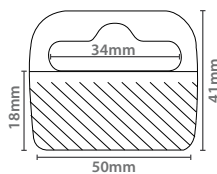

### Quick Hangtab

+/- 400g

Referencia	Recommended Weight: 400g
12.364	x100

### Use Hangtab

+/- 400g

Referencia	Recommended Weight: 400g
12.365	x100