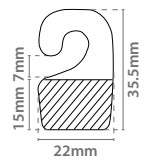

### Standard Hangtab

+/- 110g

Referencia	Recommended Weight: 110g
12.358	x100

### Flexi Hangtab

+/- 230g

Referencia	Recommended Weight: 230g
12.359	x100

### Hook Hangtab

+/- 120g

Referencia	Recommended Weight: 120g
12.360	x100

### Easy Hangtab

+/- 185g

Referencia	Recommended Weight: 185g
12.361	x100