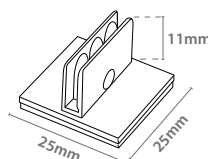

Referencia			
12.134	25x25mm	x100