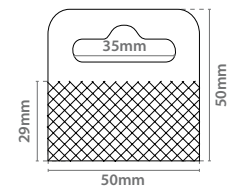

Referencia	Recommended Weight: 400g
12.362	x100