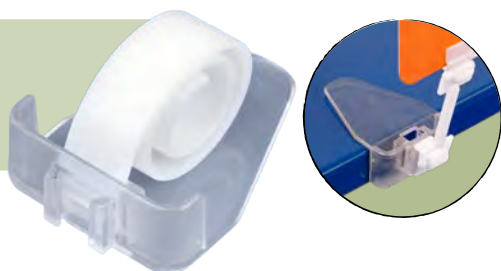

Base

Referencia			
50.825		45x65mm	x25

Conector

Referencia			
50.820		155mm	x50
50.821		110mm	x50
50.822		55mm	x50

Clip