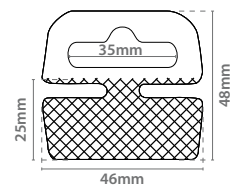

Referencia	Recommended Weight: 400g
12.364	x100