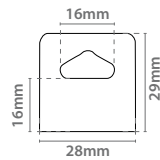

### Hook Hangtab

+/- 120g

Referencia	Recommended Weight: 120g
12.360	x100

### Easy Hangtab

+/- 185g

Referencia	Recommended Weight: 185g
12.361	x100