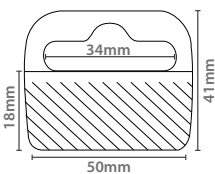

Use Hangtab

+ -
400g

Referencia **Recommended Weight: 400g**
12.365 x100