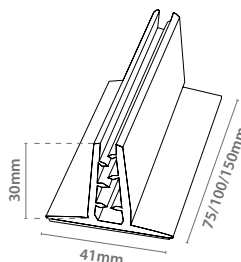

Referencia		
12.455	75mm	x50
12.456	100mm	x50
12.457	150mm	x50