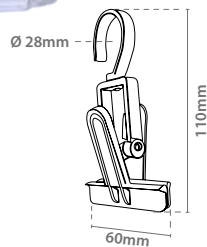

Soluciones para Colgar

Hanging Clamp

Metal Clip with Hole

27mm length clip

Rotating Ring Clip

with rotating ring hook

Metal Clip			
12.164	10x27mm	x100	

Rot. Clip			
12.374		50mm	x100
12.375		50mm	x100

Rotating Hook Clamp

110mm length clamp

Open Ring Clamp

70mm length clamp

Hook Clamp			
12.475	110mm	x50	

Ring Clamp			
12.476		70mm	x50
12.477		70mm	x50