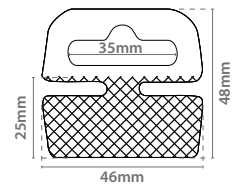

Quick Hangtab

+ -
400g

Referencia **Recommended Weight: 400g**
12.364 x100