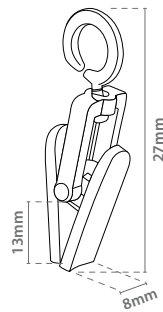

## Rollo Hilo de Nylon

0.5mm diameter

5m nylon roll

Referencia			
12.373	5m	x50	

# Soluciones para Colgar

Hanging Clamp 

Metal Clip with Hole

27mm length clip

Rotating Ring Clip

with rotating ring hook

Metal Clip			
12.164	10x27mm	x100	

Rot. Clip			
12.374		50mm	x100 
12.375		50mm	x100 