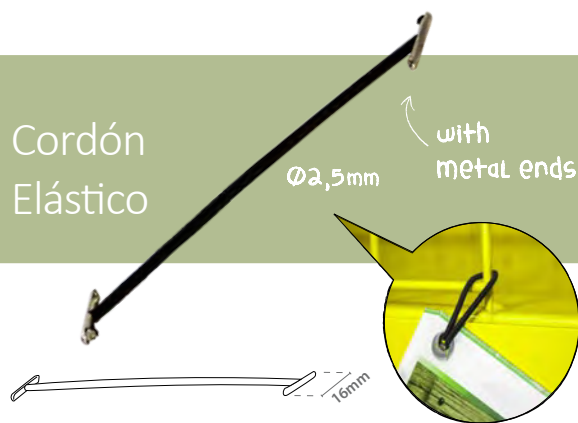

Referencia		
12.376	55mm	x100

Cordón Elástico

Referencia		
12.502	Ø2.5x100mm	x100
12.503	Ø2.5x150mm	x100
12.504	Ø2.5x200mm	x100

Navete Metálico de Bolas