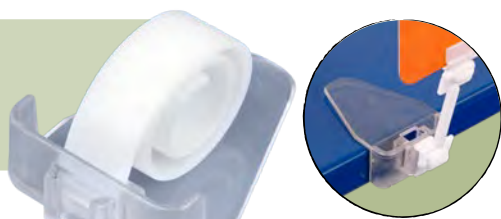

Base

Referencia			
50.825		45x65mm	x25

Conector