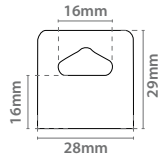

Easy Hangtab

+ -
185g

Referencia **Recommended Weight: 185g**
12.361 x100