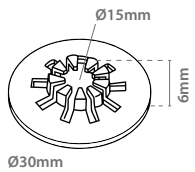

## CD Holder

Referencia					ADH
12.486		white	Ø30mm	x100	
12.487		clear	Ø30mm	x100	
12.488		black	Ø30mm	x100	