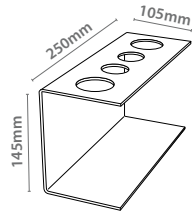

Stands Acrílicos

Acrílicos

Helados Stand

NEW

Referencia	Tamaño	Grosor		
50.336	250x145x105mm	3mm	x5