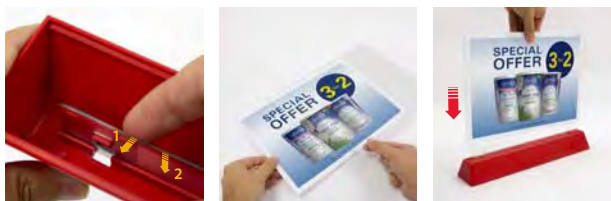

A4	Colores	Tamaño		
50.439		A4 landscape	x10	
50.435		A4 portrait	x10	

1/3 A4	Colores	Tamaño		
50.437		1/3 A4	x10	
50.134		A5	x10