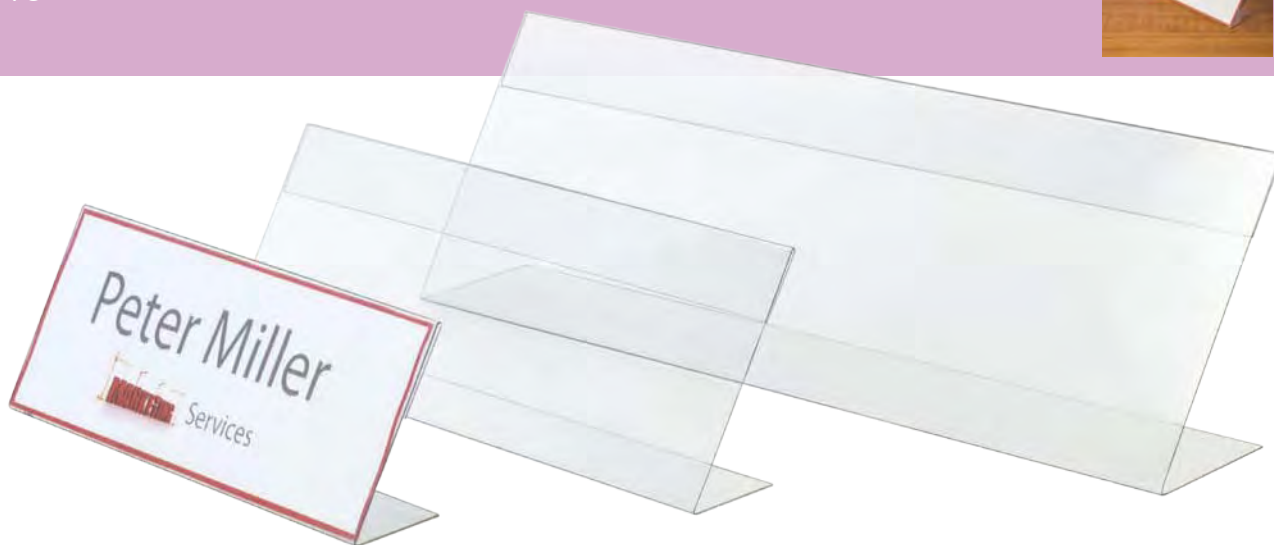

Porta Gráfica PVC

PVC

Sobremesa PVC

Referencia	Tamaño	Grosor	
13.410	300x104x53mm	0.5mm	x20
13.411	213x55x30mm	0.5mm	x20
13.412	150x55x30mm	0.5mm	x20