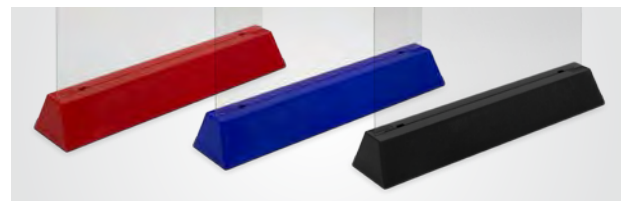

A4	Colores	Tamaño		
50.439		A4 landscape	x10	
50.435		A4 portrait	x10	

1/3 A4	Colores	Tamaño		
50.437		1/3 A4	x10	
50.134		A5	x10